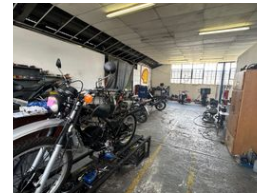

Ryan Van Rensburg
0846482022
ryan@newpointproperty.co.za

Contact Head Office
010 0354431

Office 40A
Eden Meadows Complex
1 Van Riebeeck Avenue
Greenstone
1609

Web Ref RVR400TKTL

R35,000 pm

Gross Monthly Rental R35,000 Excl. VAT

400sqm Warehouse TO LET in Manufacta

400sqm warehouse or workshop is situated on a 1000sqm stand, offering a generous layout that combines functionality with convenience. The property features ample yard space, ideal for outdoor storage, maneuvering heavy machinery, or parking vehicles, with easy access for trucks. The building is equipped with three-phase power, providing reliable electrical supply for industrial equipment, making it an excellent choice for businesses with higher energy demands.

Inside the unit, you'll find well-appointed ablution facilities and office space, ensuring comfort and practicality for your team. Whether you're using the space for storage, manufacturing, or as a workshop, this property provides a versatile, secure

Features

Zoning Industrial

Interior
Power 3 Phase Yes

Sizes
Floor Size 400m²
Land Size 1,000m²
Building Height 5m