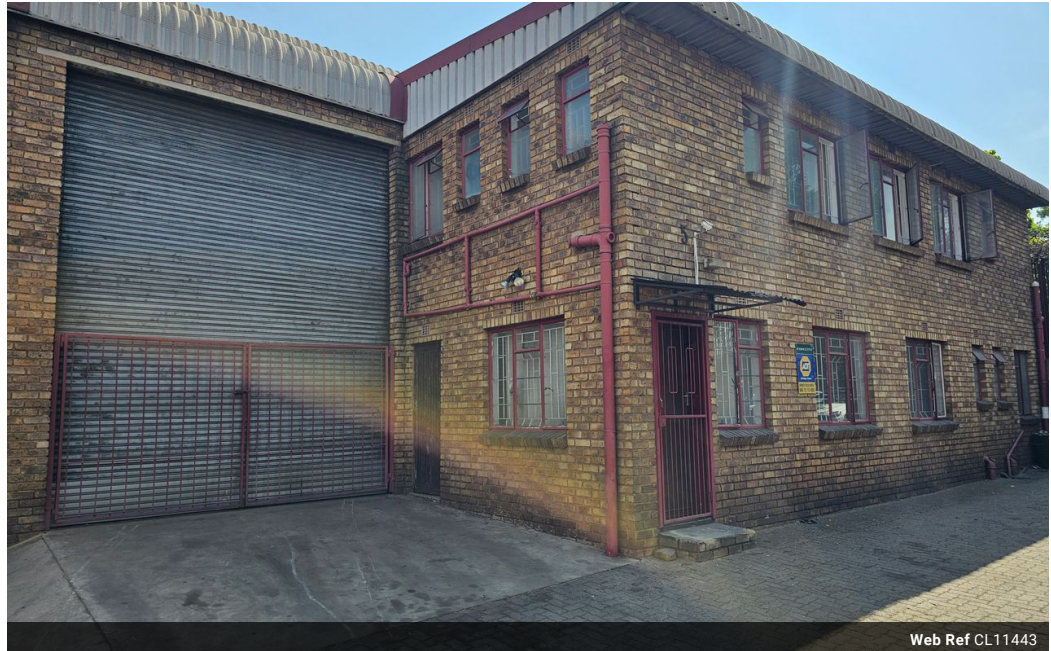

Web Ref CL11443

R15,000 pm

Gross Monthly Rental R15,000 Excl. VAT

0 0

300m² To Let in Wadeville

A great mini unit is available to let in a secure industrial park in Wadeville. The unit features a large roller door, providing excellent access. It includes multiple administrative offices and staff ablutions, which include showers for factory staff. The unit also offers

Features

Zoning Industrial

Interior

Floor Loading Cap. 3 Tn/m²
 Power 3 Phase Yes
 Power Amps 63

Sizes

Floor Size 300m²
 Land Size 300m²
 Building Height 7m