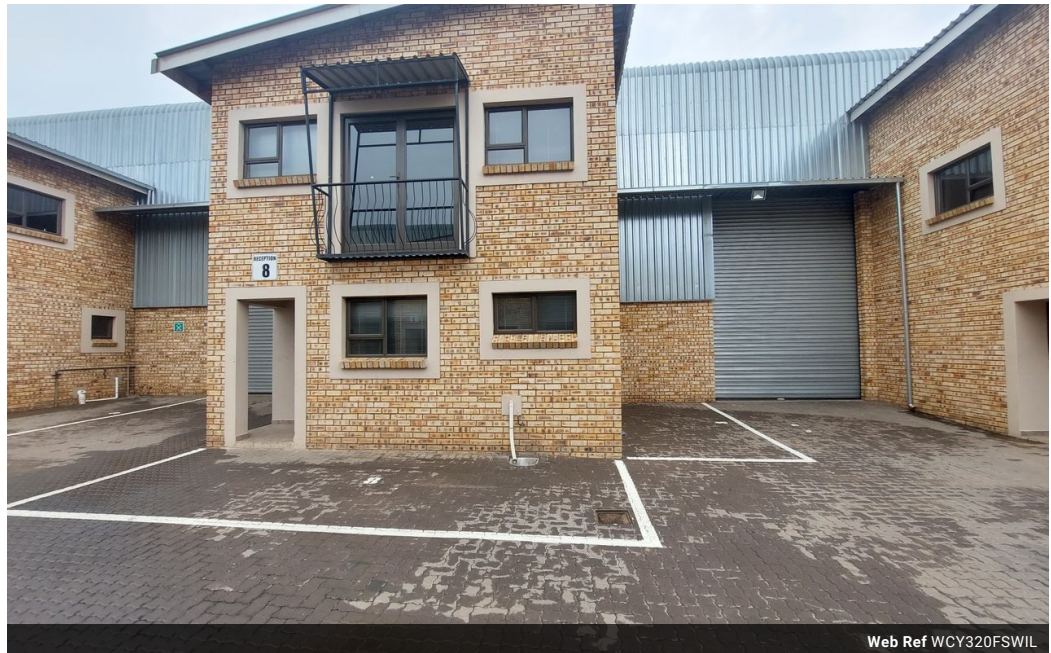

Wayne Churchyard
0817726802
wayne@newpointproperty.co.za

Contact Head Office

010 0354431

Office 40A
Eden Meadows Complex
1 Van Riebeeck Avenue
Greenstone
1609

Web Ref WCY320FSWIL

R1,974,000

0 0

Very neat 320m² Factory For Sale in Apex

This very neat 320m² Factory is available For Sale in a safe and secure industrial park in the popular Apex area. The Factory has great height to the eaves and is equipped with an ample three phase power supply, large on grade roller shutter door and an ablution block with a change room and shower for factory staff.

The Factory offers a spacious reception area, large open plan office, boardroom, kitchenette and ablution facilities for office staff.

Features

Zoning Industrial

Interior		Sizes	
Power 3 Phase	Yes	Floor Size	320m ²