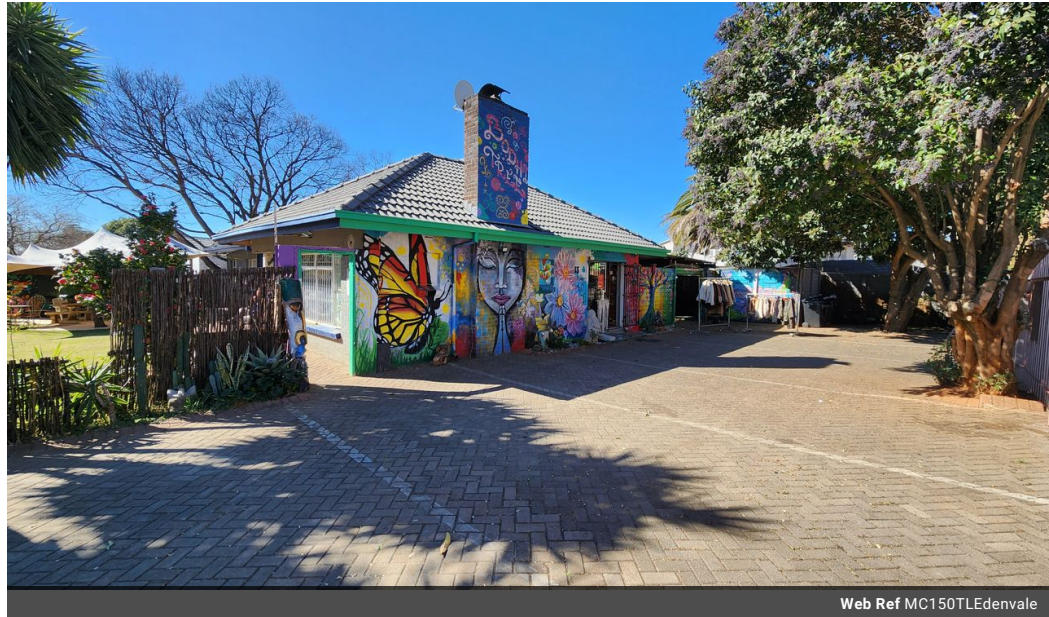

Marcel Carneiro
Candidate Property Practitioner
Registered with PPRA
(FFC 120 075 3)
0846932233
marcel@newpointproperty.co.za

Contact Head Office

010 0354431

Office 40A
Eden Meadows Complex
1 Van Riebeeck Avenue
Greenstone
1609

R16,000 pm

Gross Monthly Rental R16,000 Excl. VAT
Monthly Rates R1 Excl. VAT

Monthly Levy R1 Excl. VAT

2 8

Neat 150sqm commercial property to let in Edenvale

This neat 150sqm commercial property is available to let and is located in the sought after retail node of Edenvale. The property comprises of a welcoming reception area, open plan office with two smaller offices, male and female ablutions and kitchen. There is a large garden that can be used as an entertainment or pause area. This property can also be used as a retail business.

There is ample secure parking inside the premises for staff and visitors. This property has easy access to O.R. Tambo International

Features

Zoning Commercial

Interior

Floor Loading Cap. 1 Tn/m²
Power Amps 60

Exterior

Covered Parking Bays 2
Open Parking Bays 8

Sizes

Floor Size 150m²
Land Size 991m²
Building Height 4m